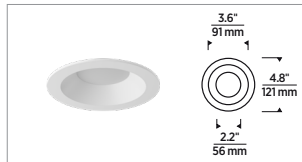

ROUND FLANGED