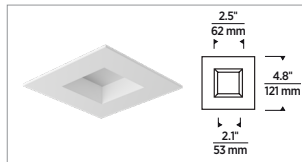

VERSE™ 3" LED

REMODEL FIXED AND WALL WASH DOWNLIGHTS

AVAILABLE AUGUST 2022

ORDERING INFORMATION

HOUSING

ITEM NUMBER	DESCRIPTION
V3RR27	VERSE 3" REMODEL HOUSING | 2700K
V3RR30	VERSE 3" REMODEL HOUSING | 3000K

Trims are required and must be ordered separately.
All housings are IC-rated, airtight and wet-rated.
All modules are 120V.

TRIM

ITEM NUMBER	DESCRIPTION
V3RDWH	VERSE 3" | ROUND | FIXED
V3RWWH	VERSE 3" | ROUND | WALL WASH
V3SDWH	VERSE 3" | SQUARE | FIXED
V3SWWH	VERSE 3" | SQUARE | WALL WASH

All trims are flanged white.

TRIMS

FIXED

SQUARE FLANGED