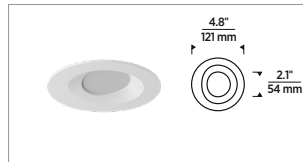

ROUND FLANGED