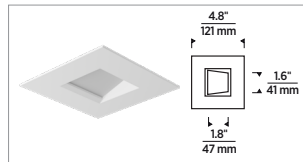

WALL WASH

SQUARE FLANGED