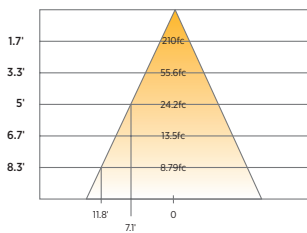

IC AIRTIGHT

Verse Sloped Ceiling is optimized for a 22.5° slope or 5:12 pitch however it will work with a broad range of ceiling pitches.

VERSE™ 3" LED

SLOPED CEILING DOWNLIGHTS

PHOTOMETRICS

Description: 3" LED Downlight
3000K

Model: Verse 9W Sloped

Input Power (Watts): 8.85

Input Power Factor: 0.99

Absolute Luminous Flux (Lumens): 855

Lumen Efficacy (Lumens per Watt): 96.9

ANGLE	0°	45°	90°
0°	606	606	606
5°	595	595	598
10°	571	571	583
15°	521	529	552
20°	464	475	510
25°	376	397	455
30°	263	298	385
35°	159	197	302
40°	87	118	216
45°	49	69	145
50°	26	41	96
55°	11	23	65
60°	4	11	45
65°	1	5	30
70°	0	2	19
75°	0	0	12
80°	0	0	7
85°	0	0	3
90°	0	0	0