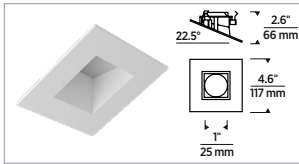

VERSE™ 3" LED

SLOPED CEILING DOWNLIGHTS

ORDERING INFORMATION

HOUSING

ITEM NUMBER	DESCRIPTION
V3R27S	VERSE 3" SLOPED HOUSING | 2700K | 2-PACK
V3R30S	VERSE 3" SLOPED HOUSING | 3000K | 2-PACK

Trims are required and must be ordered separately.
All housings are IC-rated, airtight, and wet-rated.
All modules are 120V.

TRIM

ITEM NUMBER	DESCRIPTION
V3RDSWH	VERSE 3" | ROUND SLOPED | FIXED | 2-PACK
V3SDSWH	VERSE 3" | SQUARE SLOPED | FIXED | 2-PACK

All trims are flanged white.

TRIMS

FIXED

SQUARE FLANGED