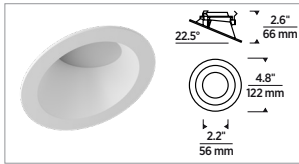

ROUND

SQUARE

SPECIFICATIONS

	SLOPED FIXED	
	2700K	3000K
DELIVERED LUMENS	835	879
WATTS	9W	
EFFICACY	93	97
CRI	90+	
COLOR CONSISTENCY	3-step	
VOLTAGE	120V	
DIMMING ¹	Reverse phase, Forward phase, and TRIAC dimming down to 2% to 4% with several dimmers	
POWER SUPPLY	Constant current driver with +.9 power factor and +80% efficiency	
OPTICS	Diffused lens provides 60° beam spread	
CEILING APPEARANCE	Flanged up to 3/4" ceiling thickness	
CEILING APERTURE	4" ceiling cutout 2" aperture	
HOUSING	IC Airtight; suitable up to R60 spray foam insulation	
CONSTRUCTION	Housing: Galvanized Steel Trims: Die-Cast Aluminum	
FINISH	White (field paintable)	
GENERAL LISTINGS	ETL listed. Wet-rated.	
CALIFORNIA TITLE 24	Registered CEC Appliance Database. Can be used to comply with CEC 2019 Title 24 Part 6 (JA8-2016, JA8-2019).	
L70	50,000 hours min	
WARRANTY ²	5 years	

TRIM

ITEM NUMBER	DESCRIPTION
V3RDSWH	VERSE 3" ROUND SLOPED FIXED 2-PACK
V3SDSWH	VERSE 3" SQUARE SLOPED FIXED 2-PACK

All trims are flanged white.

TRIMS

FIXED

SQUARE FLANGED

ROUND FLANGED

HOUSING

IC AIRTIGHT

Verse Sloped Ceiling is optimized for a 22.5° slope or 5:12 pitch however it will work with a broad range of ceiling pitches.

VERSE™ 3" LED

SLOPED CEILING DOWNLIGHTS

PHOTOMETRICS

Description: 3" LED Downlight
3000K

Model: Verse 9W Sloped

Input Power (Watts): 8.85

Input Power Factor: 0.99

Absolute Luminous Flux (Lumens): 855

Lumen Efficacy (Lumens per Watt): 96.9

ANGLE	0°	45°	90°
0°	606	606	606
5°	595	595	598
10°	571	571	583
15°	521	529	552
20°	464	475	510
25°	376	397	455
30°	263	298	385
35°	159	197	302
40°	87	118	216
45°	49	69	145
50°	26	41	96
55°	11	23	65
60°	4	11	45
65°	1	5	30
70°	0	2	19
75°	0	0	12
80°	0	0	7
85°	0	0	3
90°	0	0	0