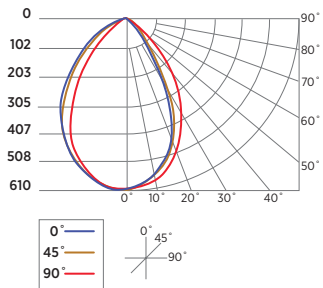

IC AIRTIGHT

Verse Sloped Ceiling is optimized for a 22.5° slope or 5:12 pitch however it will work with a broad range of ceiling pitches.

VERSE™ 3" LED

SLOPED CEILING DOWNLIGHTS

PHOTOMETRICS

Description: 3" LED Downlight
3000K

Model: Verse 9W Sloped

Input Power (Watts): 8.85

Input Power Factor: 0.99

Absolute Luminous Flux (Lumens): 855

Lumen Efficacy (Lumens per Watt): 96.9

ANGLE	0°	45°	90°
0°	606	606	606
5°	595	595	598
10°	571	571	583
15°	521	529	552
20°	464	475	510
25°	376	397	455
30°	263	298	385
35°	159	197	302
40°	87	118	216
45°	49	69	145
50°	26	41	96
55°	11	23	65
60°	4	11	45
65°	1	5	30
70°	0	2	19
75°	0	0	12
80°	0	0	7
85°	0	0	3
90°	0	0	0