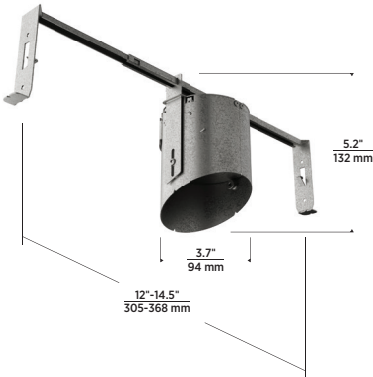

VERSE™ 3" LED

SLOPED CEILING DOWNLIGHTS

The VERSE 3" LED Sloped Ceiling Fixed Downlight offers a cost-effective alternative for residential, multifamily and hospitality applications without sacrificing aesthetics or quality. VERSE is IC-rated and provides a minimal profile without the need for a large housing. The LED subassembly and driver ship integrated with the housing which eliminates a second wiring step after the ceiling is installed.

ROUND

SQUARE

SPECIFICATIONS

	SLOPED FIXED	
	2700K	3000K
DELIVERED LUMENS	835	879
WATTS	9W	
EFFICACY	93	97
CRI	90+	
COLOR CONSISTENCY	3-step	
VOLTAGE	120V	
DIMMING ¹	Reverse phase, Forward phase, and TRIAC dimming down to 2% to 4% with several dimmers	
POWER SUPPLY	Constant current driver with +.9 power factor and +80% efficiency	
OPTICS	Diffused lens provides 60° beam spread	
CEILING APPEARANCE	Flanged up to 3/4" ceiling thickness	
CEILING APERTURE	4" ceiling cutout 2" aperture	
HOUSING	IC Airtight; suitable up to R60 spray foam insulation	
CONSTRUCTION	Housing: Galvanized Steel Trims: Die-Cast Aluminum	
FINISH	White (field paintable)	
GENERAL LISTINGS	ETL listed. Wet-rated.	
CALIFORNIA TITLE 24	Registered CEC Appliance Database. Can be used to comply with CEC 2019 Title 24 Part 6 (JA8-2016, JA8-2019).	
L70	50,000 hours min	
WARRANTY ²	5 years	

TRIM

ITEM NUMBER	DESCRIPTION
V3RDSWH	VERSE 3" ROUND SLOPED FIXED 2-PACK
V3SDSWH	VERSE 3" SQUARE SLOPED FIXED 2-PACK

All trims are flanged white.

TRIMS

FIXED

SQUARE FLANGED

ROUND FLANGED

HOUSING

IC AIRTIGHT

Verse Sloped Ceiling is optimized for a 22.5° slope or 5:12 pitch however it will work with a broad range of ceiling pitches.

VERSE™ 3" LED

SLOPED CEILING DOWNLIGHTS

PHOTOMETRICS

Description: 3" LED Downlight
3000K