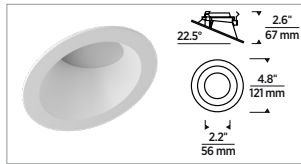

ROUND

SQUARE

SPECIFICATIONS

	SLOPED FIXED	
	2700K	3000K
DELIVERED LUMENS	835	879
WATTS	9W	
EFFICACY	93	97
CRI	90+	
COLOR CONSISTENCY	3-step	
VOLTAGE	120V	
DIMMING ¹	Reverse phase, Forward phase, and TRIAC dimming down to 2% to 4% with several dimmers	
POWER SUPPLY	Constant current driver with +.9 power factor and +80% efficiency	
OPTICS	Diffused lens provides 60° beam spread	
CEILING APPEARANCE	Flanged up to 3/4" ceiling thickness	
CEILING APERTURE	4" ceiling cutout 2" aperture	
HOUSING	IC Airtight; suitable up to R60 spray foam insulation	
CONSTRUCTION	Housing: Galvanized Steel Trims: Die-Cast Aluminum	
FINISH	White (field paintable)	
GENERAL LISTINGS	ETL listed. Wet-rated.	
CALIFORNIA TITLE 24	Registered CEC Appliance Database. Can be used to comply with CEC 2019 Title 24 Part 6 (JA8-2016, JA8-2019).	
L70	50,000 hours min	
WARRANTY ²	5 years	

TRIM

ITEM NUMBER	DESCRIPTION
V3RDSWH	VERSE 3" ROUND SLOPED FIXED
V3SDSWH	VERSE 3" SQUARE SLOPED FIXED

All trims are flanged white.

TRIMS

FIXED

SQUARE FLANGED

ROUND FLANGED

HOUSING

IC AIRTIGHT

Verse Sloped Ceiling is optimized for a 22.5° slope or 5:12 pitch however it will work with a broad range of ceiling pitches.

VERSE™ 3" LED

SLOPED CEILING DOWNLIGHTS

AVAILABLE JULY 2022

PHOTOMETRICS

Description: 3" LED Downlight
3000K

Model: Verse 9W Sloped

Input Power (Watts): 8.85

Input Power Factor: 0.99

Absolute Luminous Flux (Lumens): 855

Lumen Efficacy (Lumens per Watt): 96.9

ANGLE	0°	45°	90°
0°	606	606	606
5°	595	595	598
10°	571	571	583
15°	521	529	552
20°	464	475	510
25°	376	397	455
30°	263	298	385
35°	159	197	302
40°	87	118	216
45°	49	69	145
50°	26	41	96
55°	11	23	65
60°	4	11	45
65°	1	5	30
70°	0	2	19
75°	0	0	12
80°	0	0	7
85°	0	0	3
90°	0	0	0