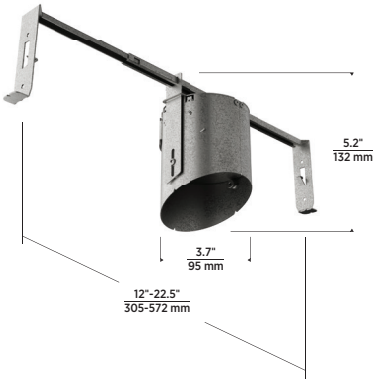

VERSE™ 3" LED

SLOPED CEILING DOWNLIGHTS

AVAILABLE JULY 2022

The VERSE 3" LED Sloped Ceiling Fixed Downlight offers a cost-effective alternative for residential, multifamily and hospitality applications without sacrificing aesthetics or quality. VERSE is IC-rated and provides a minimal profile without the need for a large housing. The LED subassembly and driver ship integrated with the housing which eliminates a second wiring step after the ceiling is installed.

ROUND

SQUARE

SPECIFICATIONS

	SLOPED FIXED	
	2700K	3000K
DELIVERED LUMENS	835	879
WATTS	9W	
EFFICACY	93	97
CRI	90+	
COLOR CONSISTENCY	3-step	
VOLTAGE	120V	
DIMMING ¹	Reverse phase, Forward phase, and TRIAC dimming down to 2% to 4% with several dimmers	
POWER SUPPLY	Constant current driver with +.9 power factor and +80% efficiency	
OPTICS	Diffused lens provides 60° beam spread	
CEILING APPEARANCE	Flanged up to 3/4" ceiling thickness	
CEILING APERTURE	4" ceiling cutout 2" aperture	
HOUSING	IC Airtight; suitable up to R60 spray foam insulation	
CONSTRUCTION	Housing: Galvanized Steel Trims: Die-Cast Aluminum	
FINISH	White (field paintable)	
GENERAL LISTINGS	ETL listed. Wet-rated.	
CALIFORNIA TITLE 24	Registered CEC Appliance Database. Can be used to comply with CEC 2019 Title 24 Part 6 (JA8-2016, JA8-2019).	
L70	50,000 hours min	
WARRANTY ²	5 years	

TRIM

ITEM NUMBER	DESCRIPTION
V3RDSWH	VERSE 3" ROUND SLOPED FIXED
V3SDSWH	VERSE 3" SQUARE SLOPED FIXED

All trims are flanged white.

TRIMS

FIXED

SQUARE FLANGED

ROUND FLANGED

HOUSING

IC AIRTIGHT

Verse Sloped Ceiling is optimized for a 22.5° slope or 5:12 pitch however it will work with a broad range of ceiling pitches.

VERSE™ 3" LED

SLOPED CEILING DOWNLIGHTS

AVAILABLE JULY 2022

PHOTOMETRICS