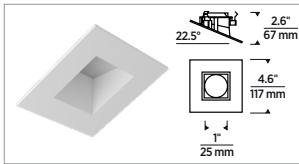

VERSE™ 3" LED

SLOPED CEILING DOWNLIGHTS

AVAILABLE JULY 2022

ORDERING INFORMATION

HOUSING

ITEM NUMBER	DESCRIPTION
V3R27S	VERSE 3" SLOPED HOUSING | 2700K
V3R30S	VERSE 3" SLOPED HOUSING | 3000K

Trims are required and must be ordered separately.
All housings are IC-rated, airtight, and wet-rated.
All modules are 120V.

TRIM

ITEM NUMBER	DESCRIPTION
V3RDSWH	VERSE 3" | ROUND SLOPED | FIXED
V3SDSWH	VERSE 3" | SQUARE SLOPED | FIXED

All trims are flanged white.

TRIMS

FIXED

SQUARE FLANGED