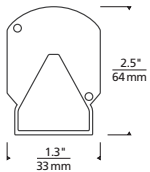

ENTRA™ 2" NICHE

LED FIXED DOWNLIGHT

ORDERING GRIDS

HOUSING

PRODUCT	LAMP	CRI	TEMPERATURE	BEAM	FUNCTION	HOUSING RATING	VOLTAGE	FINISH
ENN2R ENTRA NICHE 2" ROUND	-LO LED	9 90 CRI	27 2700K 30 3000K 35 3500K	A 30°, 60°²	D FIXED	I IC AIRTIGHT	12 12V³ 120 120V	W WHITE Z ANTIQUE BRONZE
ENN2S ENTRA NICHE 2" SQUARE¹	-LO	9		A	D	I		

¹ENN2S - Square is being discontinued, so we have limited inventory on certain items. We are motivated to work inventory down, so please contact us for best pricing.

²A - ENTRA LED Niche light ships with 30° optic installed. Includes 60° optic as well.

³12 - ENTRA 12V LED Niche lights perform best with electronic transformers and ELV dimmers. Please order the Entra Remote Transformer to pair with your 12V Niche light system.

TRANSFORMERS¹ (ORDERED SEPARATELY)

PRODUCT	DIMMING
700AT060EL ELECTRONIC, 60W, 120V	ELV
700AT060EL	

Do not load transformer above 70% of rated load due to in-rush current.
¹Consult spec sheets for dimensions.

CONNECTOR CAP

PRODUCT
ENNCONCP MC CONNECTOR CAP¹
ENNCONCP

¹Access above ceiling is required to use connector cap.

ACCESSORY

CONNECTOR CAP (ENNCONCP)

INSTALL PRIOR TO CEILING

Use in lieu of existing cap on top of ENTRA Niche lights for Romex and MC connectors. Access above ceiling is required to use connector cap.