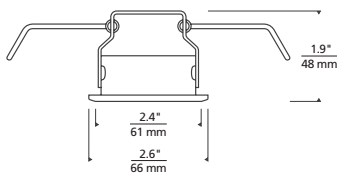

120 VOLT

FIXED ROUND