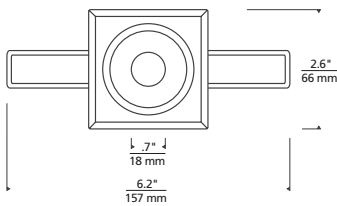

FIXED SQUARE

120 VOLT