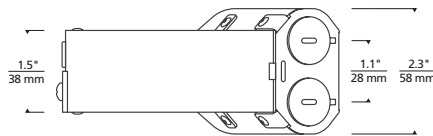

FIXED SQUARE

JUNCTION BOX

120 VOLT ONLY (INCLUDED)

ENTRA™ 2" NICHE

LED FIXED DOWNLIGHT

PHOTOMETRICS

Description: ENTRA LED Niche Lights
30° Beam, 0° Tilt, 3000K

Model: ENTRA LED Niche