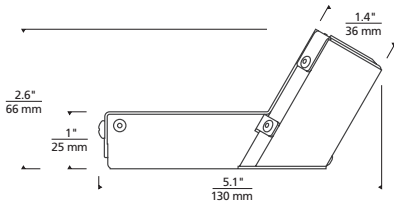

FIXED SQUARE

JUNCTION BOX

120 VOLT ONLY (INCLUDED)

ENTRA™ 2" NICHE

LED FIXED DOWNLIGHT

PHOTOMETRICS

Description: ENTRA LED Niche Lights
30° Beam, 0° Tilt, 3000K

Model: ENTRA LED Niche