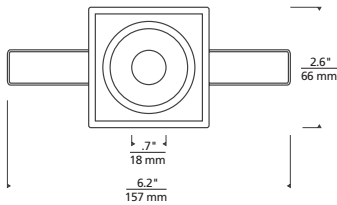

FIXED SQUARE

ENTRA™ 2" NICHE

LED FIXED DOWNLIGHT

HOUSING

12 VOLT