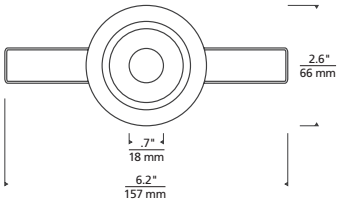

ENTRA™ 2" NICHE

LED FIXED DOWNLIGHT

HOUSING

12 VOLT

FIXED ROUND