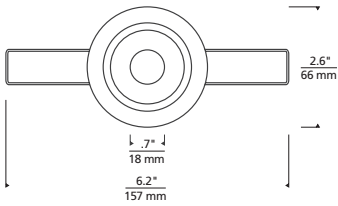

120 VOLT

FIXED ROUND