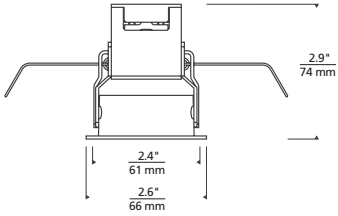

ENTRA™ 2" NICHE

LED FIXED DOWNLIGHT

HOUSING

12 VOLT

FIXED ROUND