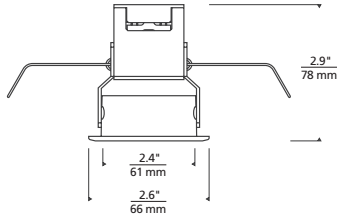

ENTRA™ 2" NICHE

LED FIXED DOWNLIGHT

HOUSING

12 VOLT

FIXED ROUND