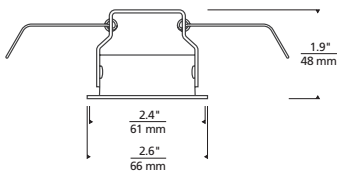

120 VOLT

FIXED ROUND