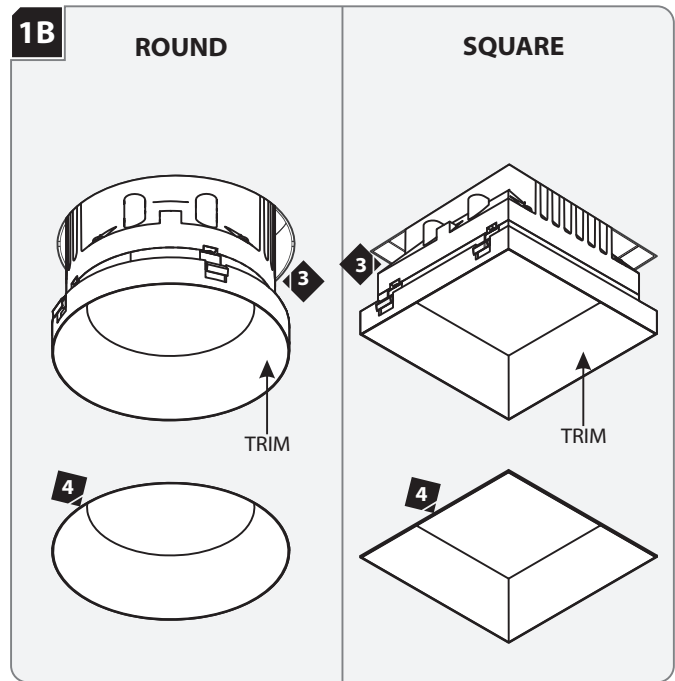

www.techlighting.com

© 2020 Tech Lighting, L.L.C. All rights reserved.
Visual Comfort & Co.

SAVE THESE INSTRUCTIONS!

Install the Module and Trim

- 1 Connect the wall wash module to the fixture using the connectors. **Skip to step 3**
- 2 For Tunable White Versions, connect each module wire to the corresponding Wago connector.

- 3 Align the trim with the inner edge of the plaster plate.
- 4 Push the trim into the plaster plate until it snaps flush to the ceiling.