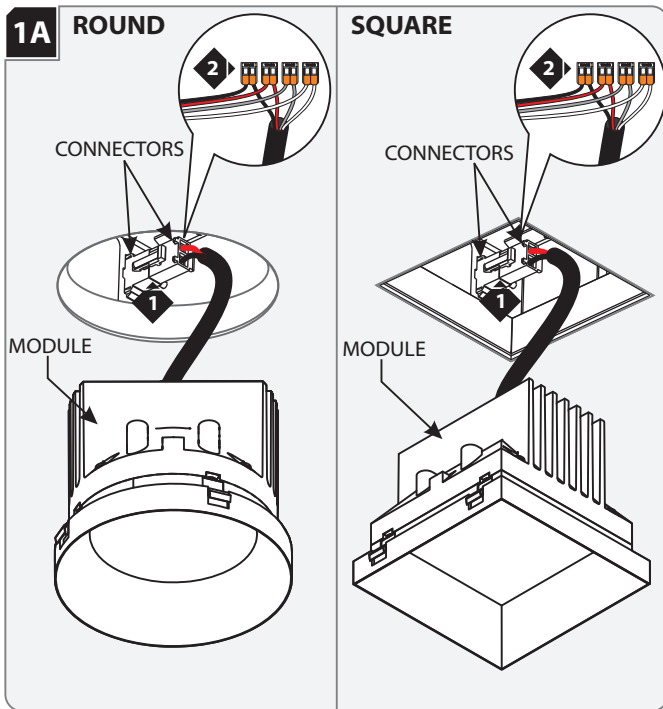

E4 Pro Flangeless Trims

1.0

FLANGELESS TRIMS

GENERAL PRODUCT INFORMATION:

This product is suitable for indoor locations.

This instruction shows a typical installation.

7400 Linder Ave, Skokie, IL 60077
847.410.4400

www.techlighting.com

© 2020 Tech Lighting, L.L.C. All rights reserved.
Visual Comfort & Co.

SAVE THESE INSTRUCTIONS!

Install the Module and Trim

- 1 Connect the wall wash module to the fixture using the connectors. **Skip to step 3**
- 2 For Tunable White Versions, connect each module wire to the corresponding Wago connector.

- 3 Align the trim with the inner edge of the plaster plate.
- 4 Push the trim into the plaster plate until it snaps flush to the ceiling.