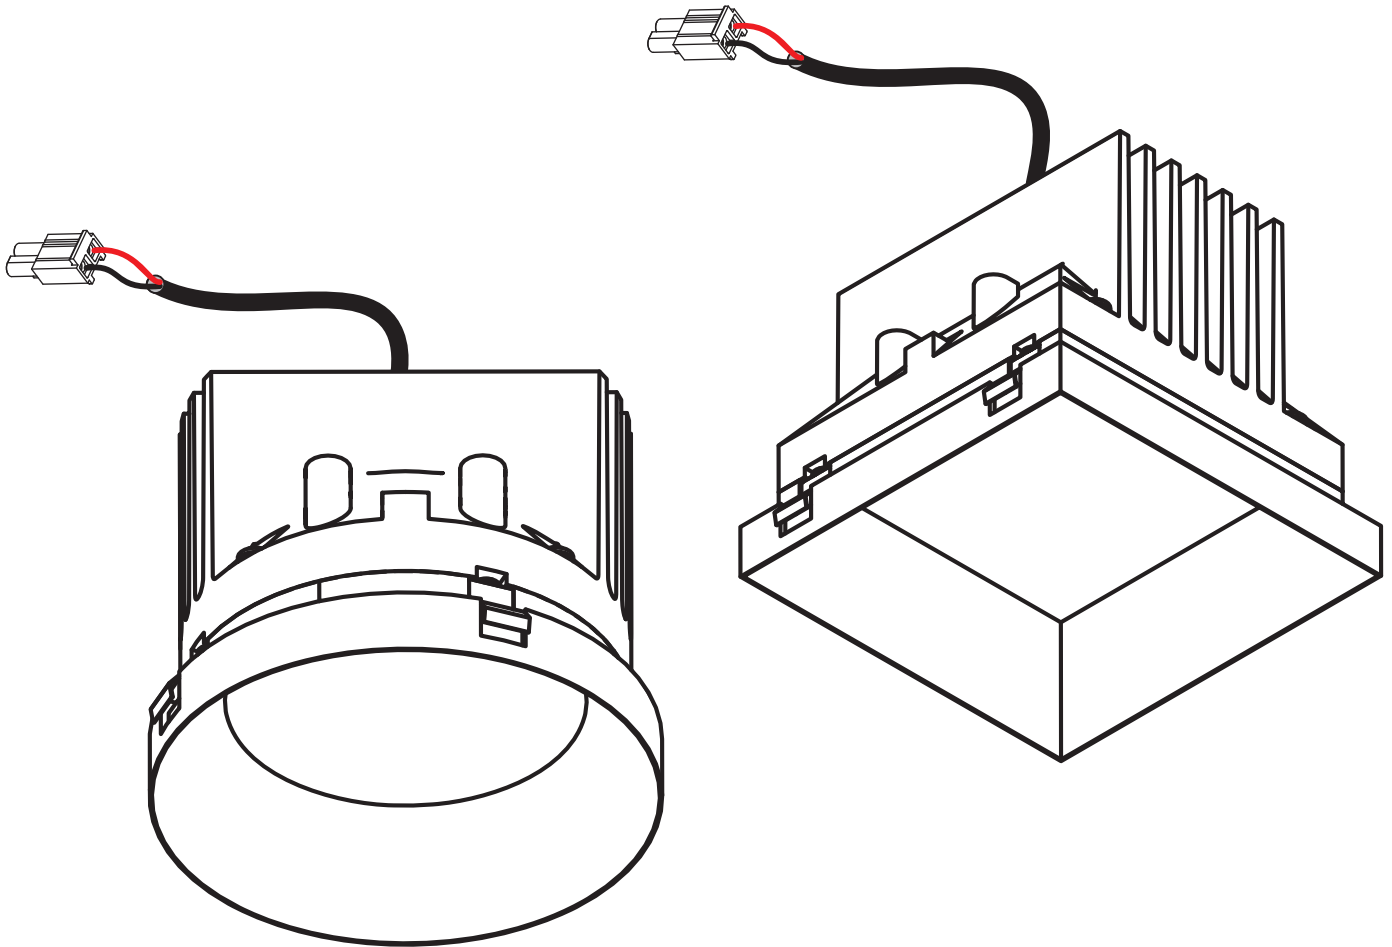

E4 Pro Flangeless Trims

1.0

FLANGELESS TRIMS

GENERAL PRODUCT INFORMATION:

This product is suitable for indoor locations.

This instruction shows a typical installation.

7400 Linder Ave, Skokie, IL 60077
847.410.4400

www.techlighting.com

© 2020 Tech Lighting, L.L.C. All rights reserved.
Visual Comfort & Co.

SAVE THESE INSTRUCTIONS!

Install the Module and Trim

- 1 Connect the wall wash module to the fixture using the connectors. **Skip to step 3**
- 2 For Tunable White Versions, connect each module wire to the corresponding Wago connector.

- 3 Align the trim with the inner edge of the plaster plate.
- 4 Push the trim into the plaster plate until it snaps flush to the ceiling.