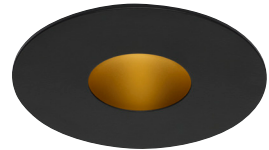

# ELEMENT™ 2" LED TRIM MOUNTED REFLECTORS

ELEMENT Specular Reflectors reduce glare while creating a clean, quiet ceiling appearance. Available finishes include Anodized Gold for a decorative accent or Anodized Black for an ultimate quiet ceiling look. These beautiful trim accessories have been specifically designed to minimize any effect on light performance, color and output. Specular Reflectors are available for both Adjustable and Fixed downlights and are compatible with ELEMENT 2" trims and housings.

### E2 TRIM MOUNTED REFLECTORS<sup>1</sup>

PRODUCT	STYLE	FINISH
<b>E2TREF</b>	<b>NS1</b> NON-SLOTTED	<b>B</b> ANODIZED BLACK
	<b>NS2</b> NON-SLOTTED	<b>G</b> ANODIZED GOLD
	<b>NS3</b> NON-SLOTTED	
	<b>S2</b> SLOTTED	
	<b>S3</b> SLOTTED	
	<b>S4</b> SLOTTED	

### E2TREF

<sup>1</sup>Not compatible with lensed trims. Reflectors are placed on top of the inside of the trim or affixed via screws (only if provided).

SHOWN IN ANODIZED BLACK (REFLECTOR ONLY)

SHOWN IN ANODIZED GOLD (TRIM MOUNTED)

SHOWN IN ANODIZED GOLD (BELOW CEILING VIEW)

SHOWN IN ANODIZED GOLD (BELOW CEILING VIEW)

SHOWN IN ANODIZED BLACK (BELOW CEILING VIEW)