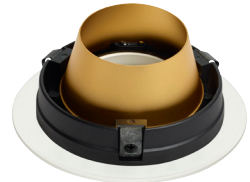

# ELEMENT™ 2" LED TRIM MOUNTED REFLECTORS

ELEMENT Specular Reflectors reduce glare while creating a clean, quiet ceiling appearance. Available finishes include Anodized Gold for a decorative accent or Anodized Black for an ultimate quiet ceiling look. These beautiful trim accessories have been specifically designed to minimize any effect on light performance, color and output. Specular Reflectors are available for both Adjustable and Fixed downlights and are compatible with ELEMENT 2" trims and housings.

### E2 TRIM MOUNTED REFLECTORS<sup>1</sup>

PRODUCT	STYLE	FINISH
<b>E2TREF</b>	<b>NS1</b> NON-SLOTTED	<b>B</b> ANODIZED BLACK
	<b>NS2</b> NON-SLOTTED	<b>G</b> ANODIZED GOLD
	<b>NS3</b> NON-SLOTTED	
	<b>S2</b> SLOTTED	
	<b>S3</b> SLOTTED	
	<b>S4</b> SLOTTED	

### E2TREF

<sup>1</sup>Not compatible with lensed trims. Reflectors are placed on top of the inside of the trim or affixed via screws (only if provided).

SHOWN IN ANODIZED BLACK (REFLECTOR ONLY)

SHOWN IN ANODIZED GOLD (TRIM MOUNTED)

SHOWN IN ANODIZED GOLD (BELOW CEILING VIEW)

SHOWN IN ANODIZED GOLD (BELOW CEILING VIEW)

SHOWN IN ANODIZED BLACK (BELOW CEILING VIEW)