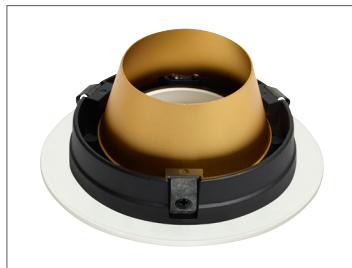

ELEMENT™ 3" LED

TRIM MOUNTED REFLECTORS

ELEMENT Specular Reflectors reduce glare while creating a clean, quiet ceiling appearance. Available finishes include Anodized Gold for a decorative accent, or Anodized Black for a truly silent ceiling look. These beautiful trim accessories have been specifically designed to minimize any effect on light performance, color, and output. Specular Reflectors are available for both Adjustable and Fixed downlights, and are compatible with ELEMENT 3" trims and housings.

- Can be easily installed or removed
- Mounts to existing trim
- Compatible with Fixed and Adjustable Housings
- Finish Options: Anodized Gold (G), Anodized Black (B) or Anodized Silver (S)

shown in black (Reflector only)

Only compatible with ELEMENT 3" LED series. Not compatible with LED Fixed Remodel, LED Adjustable Low-Profile. Compatible with LED Ultra Shallow (Flat Trims only), and LED Fixed Low-Profile (Flat Trims only). May require lamp to be placed in High position. Not compatible with lensed trims.

shown in gold (trim mounted)

shown in gold (below ceiling view)

shown in silver (below ceiling view)

GRIDS

E3 TRIM MOUNTED REFLECTORS*

| PRODUCT SERIES | STYLE | FINISH |
|----------------|-------|-------------|
| E3TREF | NS1 | NON-SLOTTED |
| | NS2 | NON-SLOTTED |
| | NS3 | NON-SLOTTED |
| | NS4 | NON-SLOTTED |
| | NS5 | NON-SLOTTED |
| | NS6 | NON-SLOTTED |
| | S1 | SLOTTED |
| | S2 | SLOTTED |
| | S3 | SLOTTED |
| | S4 | SLOTTED |
| | S5 | SLOTTED |
| | S6 | SLOTTED |