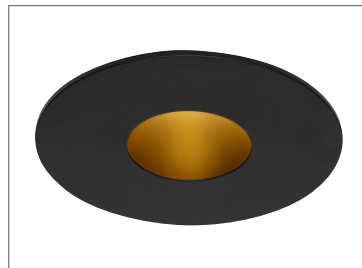

shown in gold (below ceiling view)