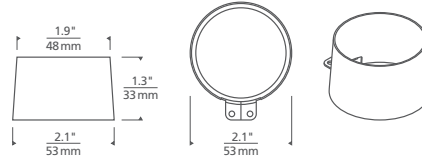

E3TREFNS2(B, G, S)