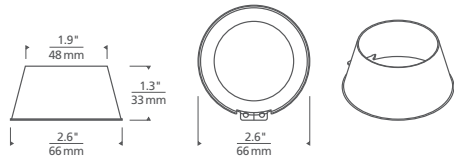

REFLECTOR NON-SLOTTED

E3TREFNS1(B, G, S)