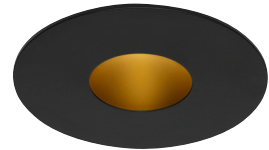

ELEMENT™ 4" LED

TRIM MOUNTED REFLECTORS

ELEMENT Specular Reflectors reduce glare while creating a clean, quiet ceiling appearance. Available finishes include Anodized Gold for a decorative accent or Anodized Black for an ultimate quiet ceiling aesthetic. These beautiful trim accessories have been specifically designed to minimize any effect on light performance, color and output. Specular Reflectors are available for both Adjustable and Fixed downlights, and are compatible with ELEMENT 4" trims and housings.

- Can be easily installed or removed
- Mounts to existing trim
- Compatible with Fixed and Adjustable Housings
- Finish Options: Anodized Gold (G) or Anodized Black (B)

SPECIFICATIONS

COMPATIBLE TRIMS	NON-SLOTTED (FOR FIXED ¹)	SLOTTED (FOR ADJUSTABLE)
 4" round, flanged, bevel	 E4TREFNS2 (B, G)	 E4TREFS5 (B, G)
 4" round, flanged, flat	 E4TREFNS1 (B, G)	 E4TREFS3 (B, G)
 4" round, flangeless, bevel	 E4TREFNS2 (B, G)	 E4TREFS5 (B, G)
 4" round, flangeless, flat	 E4TREFNS1 (B, G)	 E4TREFS3 (B, G)
 4" square, flanged, bevel	 E4TREFNS6 (B, G)	 E4TREFS2 (B, G)

ORDERING GRID

E4 TRIM MOUNTED REFLECTORS¹

PRODUCT	STYLE	FINISH
E4TREF	NS1 NON-SLOTTED	B ANODIZED BLACK
	NS2 NON-SLOTTED	G ANODIZED GOLD
	NS6 NON-SLOTTED	
	S2 SLOTTED	
	S3 SLOTTED	
	S5 SLOTTED	

E4TREF

¹Not compatible with lensed trims.

SHOWN IN ANODIZED BLACK (REFLECTOR ONLY)

SHOWN IN ANODIZED GOLD (TRIM MOUNTED)

SHOWN IN ANODIZED GOLD (BELOW CEILING VIEW)

SHOWN IN ANODIZED GOLD (BELOW CEILING VIEW)

SHOWN IN ANODIZED BLACK (BELOW CEILING VIEW)