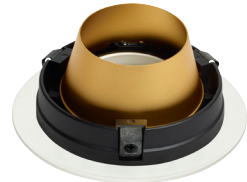

ELEMENT™ 4" LED

TRIM MOUNTED REFLECTORS

ELEMENT Specular Reflectors reduce glare while creating a clean, quiet ceiling appearance. Available finishes include Anodized Gold for a decorative accent or Anodized Black for an ultimate quiet ceiling aesthetic. These beautiful trim accessories have been specifically designed to minimize any effect on light performance, color and output. Specular Reflectors are available for both Adjustable and Fixed downlights, and are compatible with ELEMENT 4" trims and housings.

- Can be easily installed or removed
- Mounts to existing trim
- Compatible with Fixed and Adjustable Housings
- Finish Options: Anodized Gold (G) or Anodized Black (B)

SPECIFICATIONS

COMPATIBLE TRIMS	NON-SLOTTED (FOR FIXED ¹)	SLOTTED (FOR ADJUSTABLE)
 4" round, flanged, bevel	 E4TREFNS2 (B, G)	 E4TREFS5 (B, G)
 4" round, flanged, flat	 E4TREFNS1 (B, G)	 E4TREFS3 (B, G)
 4" round, flangeless, bevel	 E4TREFNS2 (B, G)	 E4TREFS5 (B, G)
 4" round, flangeless, flat	 E4TREFNS1 (B, G)	 E4TREFS3 (B, G)
 4" square, flanged, bevel	 E4TREFNS6 (B, G)	 E4TREFS2 (B, G)

ORDERING GRID

E4 TRIM MOUNTED REFLECTORS¹

PRODUCT	STYLE	FINISH
E4TREF	NS1 NON-SLOTTED	B ANODIZED BLACK
	NS2 NON-SLOTTED	G ANODIZED GOLD
	NS6 NON-SLOTTED	
	S2 SLOTTED	
	S3 SLOTTED	
	S5 SLOTTED	

E4TREF

¹Not compatible with lensed trims.

SHOWN IN ANODIZED BLACK (REFLECTOR ONLY)

SHOWN IN ANODIZED GOLD (TRIM MOUNTED)

SHOWN IN ANODIZED GOLD (BELOW CEILING VIEW)

SHOWN IN ANODIZED GOLD (BELOW CEILING VIEW)

SHOWN IN ANODIZED BLACK (BELOW CEILING VIEW)