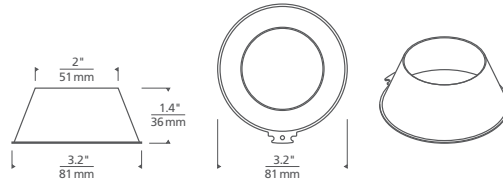

E4TREF

*NOT COMPATIBLE WITH LENSED TRIMS.

ELEMENT™ 4" LED TRIM MOUNTED REFLECTORS

techlighting.com

REFLECTOR NON-SLOTTED

E4TREFNS1(B, G)

E4TREFNS2(B, G)

E4TREFNS4(B, G)