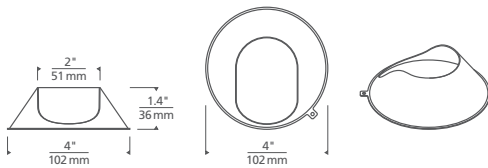

REFLECTOR SLOTTED

E4TREFS2(B, G)