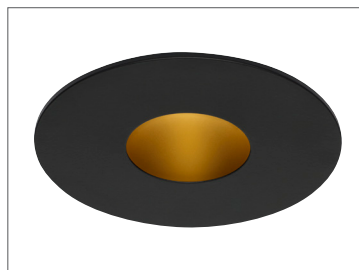

ELEMENT™ 4" LED

TRIM MOUNTED REFLECTORS

ELEMENT Specular Reflectors reduce glare while creating a clean, quiet ceiling appearance. Available finishes include Anodized Gold for a decorative accent, or Anodized Black for a truly silent ceiling look. These beautiful trim accessories have been specifically designed to minimize any effect on light performance, color, and output. Specular Reflectors are available for both Adjustable and Fixed downlights, and are compatible with ELEMENT 4" trims and housings.

- Can be easily installed or removed
- Mounts to existing trim
- Compatible with Fixed and Adjustable Housings
- Finish Options: Anodized Gold (G) or Anodized Black (B)

shown in black (Reflector only)

SPECIFICATIONS

Only compatible with ELEMENT 4" LED series. May require lamp to be placed in High position. Not available for ELEMENT 4" Square Flat trims or Square Flangeless Bevel trims. Not compatible with lensed trims.

shown in gold (trim mounted)

shown in gold (below ceiling view)

shown in gold (below ceiling view)

GRIDS

E4 TRIM MOUNTED REFLECTORS*

PRODUCT SERIES	STYLE	FINISH
E4TREF	NS1	NON-SLOTTED
	NS2	NON-SLOTTED
	NS3	NON-SLOTTED
	NS4	NON-SLOTTED
	NS5	NON-SLOTTED
	NS6	NON-SLOTTED
	S1	SLOTTED
	S2	SLOTTED
	S3	SLOTTED
	S4	SLOTTED
	S5	SLOTTED
	S6	SLOTTED