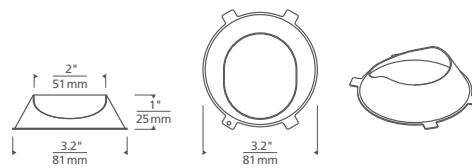

E4TREFS3(B, G)