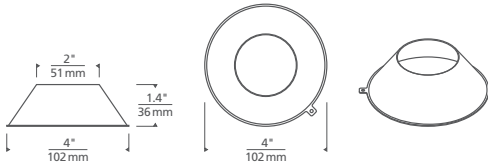

E4TREF

*NOT COMPATIBLE WITH LENSED TRIMS.

ELEMENT™ 4" LED TRIM MOUNTED REFLECTORS

techlighting.com

REFLECTOR NON-SLOTTED

E4TREFNS1(B, G)

E4TREFNS2(B, G)

E4TREFNS4(B, G)