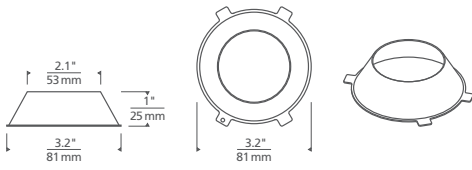

ELEMENT™ 4" LED TRIM MOUNTED REFLECTORS

techlighting.com

REFLECTOR NON-SLOTTED

E4TREFNS1(B, G)