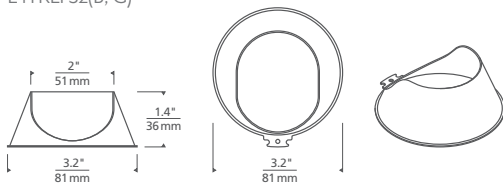

E4TREFS5(B, G)

PROJECT INFO

FIXTURE TYPE & QUANTITY

JOB NAME & INFO

NOTES

© 2020 Tech Lighting, L.L.C. All rights reserved. The "Tech Lighting" graphic is a registered trademark. Tech Lighting reserves the right to change specifications for product improvements without notification.

TECH LIGHTING

VISUAL COMFORT & CO.

7400 Linder Avenue, Skokie, Illinois 60077

T 847.410.4400 F 847.410.4500