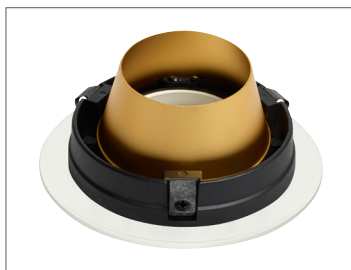

ELEMENT™ 4" LED

TRIM MOUNTED REFLECTORS

ELEMENT Specular Reflectors reduce glare while creating a clean, quiet ceiling appearance. Available finishes include Anodized Gold for a decorative accent, or Anodized Black for a truly silent ceiling look. These beautiful trim accessories have been specifically designed to minimize any effect on light performance, color, and output. Specular Reflectors are available for both Adjustable and Fixed downlights, and are compatible with ELEMENT 4" trims and housings.

- Can be easily installed or removed
- Mounts to existing trim
- Compatible with Fixed and Adjustable Housings
- Finish Options: Anodized Gold (G) or Anodized Black (B)

shown in black (Reflector only)

SPECIFICATIONS

Only compatible with ELEMENT 4" LED series. May require lamp to be placed in High position. Not available for ELEMENT 4" Square Flat trims or Square Flangeless Bevel trims. Not compatible with lensed trims.

shown in gold (trim mounted)

shown in gold (below ceiling view)

shown in gold (below ceiling view)

GRIDS

E4 TRIM MOUNTED REFLECTORS*

PRODUCT SERIES	STYLE	FINISH
E4TREF	NS1	NON-SLOTTED
	NS2	NON-SLOTTED
	NS3	NON-SLOTTED
	NS4	NON-SLOTTED
	NS5	NON-SLOTTED
	NS6	NON-SLOTTED
	S1	SLOTTED
	S2	SLOTTED
	S3	SLOTTED
	S4	SLOTTED
	S5	SLOTTED
	S6	SLOTTED